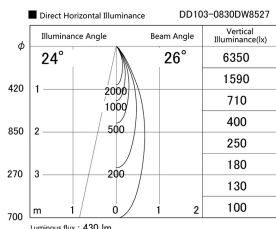

Item no. DD103-0830DW8527

Series Name: Versa R-G, Antiglare

Dark Mirror Reflector

Installation	Recessed mount
Type	Versa R-G, Antiglare
Fixture wattage	6.7W
Beam angle	25 deg.
Color Temp.	2700K
CRI	Ra>85
Luminous	429 lm
Body	Die-cast aluminum alloy
Body finish	N/A
Trim finish	White
Reflector finish	Dark Mirror
IP Rate	IP20
Light source	COB module
Input Voltage	AC220~240V
Dimming Type	Non-Dimmable
Certificate	CE, CCC
Cut Hole	100mm