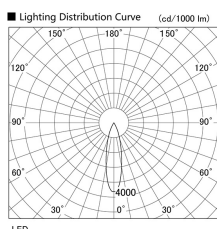

Item no. DD103-0830DW8527

Series Name: Versa R-G, Antiglare

Dark Mirror Reflector

Installation	Recessed mount
Type	Versa R-G, Antiglare
Fixture wattage	6.7W
Beam angle	25 deg.
Color Temp.	2700K
CRI	Ra>85
Luminous	429 lm
Body	Die-cast aluminum alloy
Body finish	N/A
Trim finish	White
Reflector finish	Dark Mirror
IP Rate	IP20
Light source	COB module
Input Voltage	AC220~240V
Dimming Type	Non-Dimmable
Certificate	CE, CCC
Cut Hole	100mm