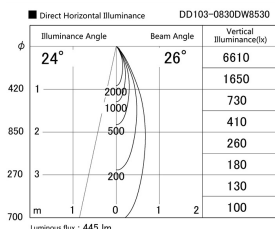

Item no. DD103-0830DW8530

Series Name: Versa R-G, Antiglare

Dark Mirror Reflector

Installation	Recessed mount
Type	
Fixture wattage	6.7W
Beam angle	25 deg.
Color Temp.	3000K
CRI	Ra>85
Luminous	446 lm
Body	Die-cast aluminum alloy
Body finish	N/A
Trim finish	White
Reflector finish	Dark Mirror
IP Rate	IP20
Light source	COB module
Input Voltage	AC220~240V
Dimming Type	Non-Dimmable
Certificate	CE, CCC
Cut Hole	100mm