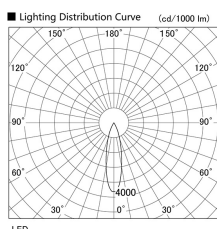

Item no. DD103-0830DW8530

Series Name: Versa R-G, Antiglare

Dark Mirror Reflector

Installation	Recessed mount
Type	
Fixture wattage	6.7W
Beam angle	25 deg.
Color Temp.	3000K
CRI	Ra>85
Luminous	446 lm
Body	Die-cast aluminum alloy
Body finish	N/A
Trim finish	White
Reflector finish	Dark Mirror
IP Rate	IP20
Light source	COB module
Input Voltage	AC220~240V
Dimming Type	Non-Dimmable
Certificate	CE, CCC
Cut Hole	100mm