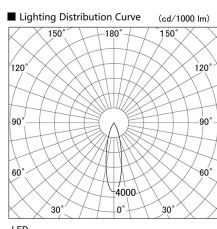

Item no. DD103-0830DW8535

Series Name: Versa R-G, Antiglare

Dark Mirror Reflector

Installation	Recessed mount
Type	Versa R-G, Antiglare
Fixture wattage	6.7W
Beam angle	25 deg.
Color Temp.	3500K
CRI	Ra>85
Luminous	455 lm
Body	Die-cast aluminum alloy
Body finish	N/A
Trim finish	White
Reflector finish	Dark Mirror
IP Rate	IP20
Light source	COB module
Input Voltage	AC220~240V
Dimming Type	Non-Dimmable
Certificate	CE, CCC
Cut Hole	100mm