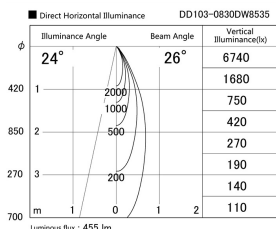

Item no. DD103-0830DW8535

Series Name: Versa R-G, Antiglare

Dark Mirror Reflector

Installation	Recessed mount
Type	Versa R-G, Antiglare
Fixture wattage	6.7W
Beam angle	25 deg.
Color Temp.	3500K
CRI	Ra>85
Luminous	455 lm
Body	Die-cast aluminum alloy
Body finish	N/A
Trim finish	White
Reflector finish	Dark Mirror
IP Rate	IP20
Light source	COB module
Input Voltage	AC220~240V
Dimming Type	Non-Dimmable
Certificate	CE, CCC
Cut Hole	100mm