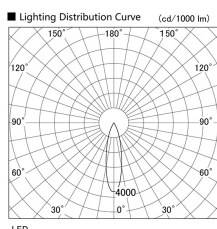

Item no. DD103-0830DW8540

Series Name: Versa R-G, Antiglare

Dark Mirror Reflector

Installation	Recessed mount
Type	Versa R-G, Antiglare
Fixture wattage	6.7W
Beam angle	25 deg.
Color Temp.	4000K
CRI	Ra>85
Luminous	460 lm
Body	Die-cast aluminum alloy
Body finish	N/A
Trim finish	White
Reflector finish	Dark Mirror
IP Rate	IP20
Light source	COB module
Input Voltage	AC220~240V
Dimming Type	Non-Dimmable
Certificate	CE, CCC
Cut Hole	100mm