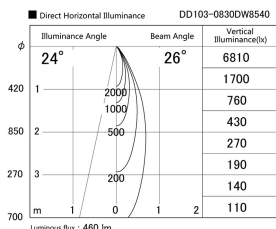

Item no. DD103-0830DW8540

Series Name: Versa R-G, Antiglare

Dark Mirror Reflector

Installation	Recessed mount
Type	Versa R-G, Antiglare
Fixture wattage	6.7W
Beam angle	25 deg.
Color Temp.	4000K
CRI	Ra>85
Luminous	460 lm
Body	Die-cast aluminum alloy
Body finish	N/A
Trim finish	White
Reflector finish	Dark Mirror
IP Rate	IP20
Light source	COB module
Input Voltage	AC220~240V
Dimming Type	Non-Dimmable
Certificate	CE, CCC
Cut Hole	100mm