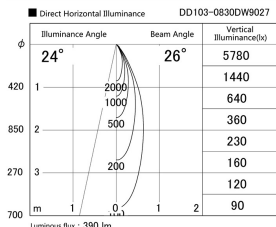

Item no. DD103-0830DW9027

Series Name: Versa R-G, Antiglare

Dark Mirror Reflector

Installation	Recessed mount
Type	Versa R-G, Antiglare
Fixture wattage	6.7W
Beam angle	25 deg.
Color Temp.	2700K
CRI	Ra>90
Luminous	390 lm
Body	Die-cast aluminum alloy
Body finish	N/A
Trim finish	White
Reflector finish	Dark Mirror
IP Rate	IP20
Light source	COB module
Input Voltage	AC220~240V
Dimming Type	Non-Dimmable
Certificate	CE, CCC
Cut Hole	100mm