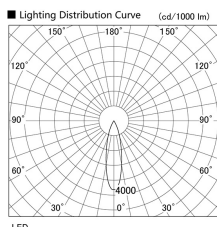

Item no. DD103-0830DW9027

Series Name: Versa R-G, Antiglare

Dark Mirror Reflector

Installation	Recessed mount
Type	Versa R-G, Antiglare
Fixture wattage	6.7W
Beam angle	25 deg.
Color Temp.	2700K
CRI	Ra>90
Luminous	390 lm
Body	Die-cast aluminum alloy
Body finish	N/A
Trim finish	White
Reflector finish	Dark Mirror
IP Rate	IP20
Light source	COB module
Input Voltage	AC220~240V
Dimming Type	Non-Dimmable
Certificate	CE, CCC
Cut Hole	100mm