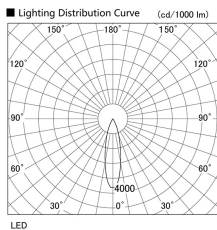

Item no. DD103-0830DW9030

Series Name: Versa R-G, Antiglare

Dark Mirror Reflector

Installation	Recessed mount
Type	
Fixture wattage	6.7W
Beam angle	25 deg.
Color Temp.	3000K
CRI	Ra>90
Luminous	406 lm
Body	Die-cast aluminum alloy
Body finish	N/A
Trim finish	White
Reflector finish	Dark Mirror
IP Rate	IP20
Light source	COB module
Input Voltage	AC220~240V
Dimming Type	Non-Dimmable
Certificate	CE, CCC
Cut Hole	100mm