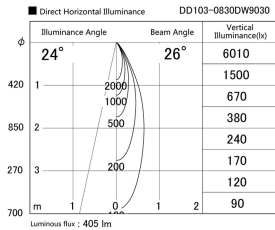

Item no. DD103-0830DW9030

Series Name: Versa R-G, Antiglare

Dark Mirror Reflector

Installation	Recessed mount
Type	
Fixture wattage	6.7W
Beam angle	25 deg.
Color Temp.	3000K
CRI	Ra>90
Luminous	406 lm
Body	Die-cast aluminum alloy
Body finish	N/A
Trim finish	White
Reflector finish	Dark Mirror
IP Rate	IP20
Light source	COB module
Input Voltage	AC220~240V
Dimming Type	Non-Dimmable
Certificate	CE, CCC
Cut Hole	100mm