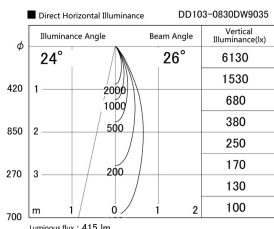

Item no. DD103-0830DW9035

Series Name: Versa R-G, Antiglare

Dark Mirror Reflector

Installation	Recessed mount
Type	Versa R-G, Antiglare
Fixture wattage	6.7W
Beam angle	25 deg.
Color Temp.	3500K
CRI	Ra>90
Luminous	414 lm
Body	Die-cast aluminum alloy
Body finish	N/A
Trim finish	White
Reflector finish	Dark Mirror
IP Rate	IP20
Light source	COB module
Input Voltage	AC220~240V
Dimming Type	Non-Dimmable
Certificate	CE, CCC
Cut Hole	100mm