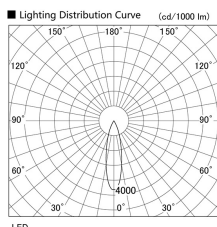

Item no. DD103-0830DW9035

Series Name: Versa R-G, Antiglare

Dark Mirror Reflector

Installation	Recessed mount
Type	Versa R-G, Antiglare
Fixture wattage	6.7W
Beam angle	25 deg.
Color Temp.	3500K
CRI	Ra>90
Luminous	414 lm
Body	Die-cast aluminum alloy
Body finish	N/A
Trim finish	White
Reflector finish	Dark Mirror
IP Rate	IP20
Light source	COB module
Input Voltage	AC220~240V
Dimming Type	Non-Dimmable
Certificate	CE, CCC
Cut Hole	100mm