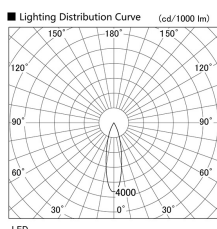

Item no. DD103-0830DW9040

Series Name: Versa R-G, Antiglare

Dark Mirror Reflector

Installation	Recessed mount
Type	Versa R-G, Antiglare
Fixture wattage	6.7W
Beam angle	25 deg.
Color Temp.	4000K
CRI	Ra>90
Luminous	418 lm
Body	Die-cast aluminum alloy
Body finish	N/A
Trim finish	White
Reflector finish	Dark Mirror
IP Rate	IP20
Light source	COB module
Input Voltage	AC220~240V
Dimming Type	Non-Dimmable
Certificate	CE, CCC
Cut Hole	100mm