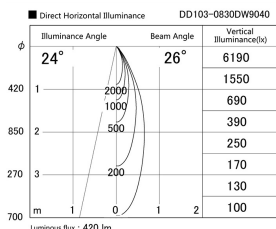

Item no. DD103-0830DW9040

Series Name: Versa R-G, Antiglare

Dark Mirror Reflector

Installation	Recessed mount
Type	
Fixture wattage	6.7W
Beam angle	25 deg.
Color Temp.	4000K
CRI	Ra>90
Luminous	418 lm
Body	Die-cast aluminum alloy
Body finish	N/A
Trim finish	White
Reflector finish	Dark Mirror
IP Rate	IP20
Light source	COB module
Input Voltage	AC220~240V
Dimming Type	Non-Dimmable
Certificate	CE, CCC
Cut Hole	100mm