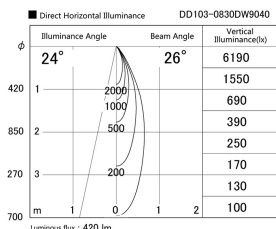

Item no. DD103-0830DW9040

Series Name: Versa R-G, Antiglare

Dark Mirror Reflector

Installation	Recessed mount
Type	Versa R-G, Antiglare
Fixture wattage	6.7W
Beam angle	25 deg.
Color Temp.	4000K
CRI	Ra>90
Luminous	418 lm
Body	Die-cast aluminum alloy
Body finish	N/A
Trim finish	White
Reflector finish	Dark Mirror
IP Rate	IP20
Light source	COB module
Input Voltage	AC220~240V
Dimming Type	Non-Dimmable
Certificate	CE, CCC
Cut Hole	100mm