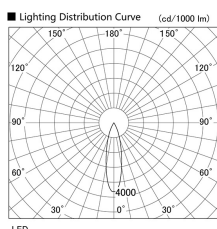

Item no. DD103-0830DW9040

Series Name: Versa R-G, Antiglare

Dark Mirror Reflector

Installation	Recessed mount
Type	
Fixture wattage	6.7W
Beam angle	25 deg.
Color Temp.	4000K
CRI	Ra>90
Luminous	418 lm
Body	Die-cast aluminum alloy
Body finish	N/A
Trim finish	White
Reflector finish	Dark Mirror
IP Rate	IP20
Light source	COB module
Input Voltage	AC220~240V
Dimming Type	Non-Dimmable
Certificate	CE, CCC
Cut Hole	100mm