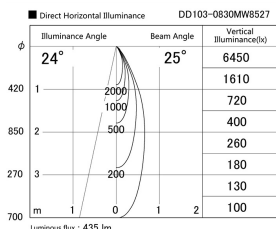

Item no. DD103-0830MW8527

Series Name: Versa R-G, Antiglare

Installation	Recessed mount
Type	
Fixture wattage	6.7W
Beam angle	25 deg.
Color Temp.	2700K
CRI	Ra>85
Luminous	433 lm
Body	Die-cast aluminum alloy
Body finish	N/A
Trim finish	White
Reflector finish	Mirror
IP Rate	IP20
Light source	COB module
Input Voltage	AC220~240V
Dimming Type	Non-Dimmable
Certificate	CE, CCC
Cut Hole	100mm