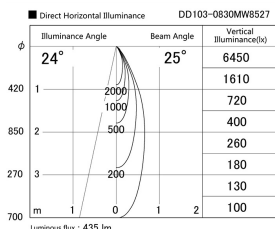

Item no. DD103-0830MW8527

Series Name: Versa R-G, Antiglare

Installation	Recessed mount
Type	Versa R-G, Antiglare
Fixture wattage	6.7W
Beam angle	25 deg.
Color Temp.	2700K
CRI	Ra>85
Luminous	433 lm
Body	Die-cast aluminum alloy
Body finish	N/A
Trim finish	White
Reflector finish	Mirror
IP Rate	IP20
Light source	COB module
Input Voltage	AC220~240V
Dimming Type	Non-Dimmable
Certificate	CE, CCC
Cut Hole	100mm