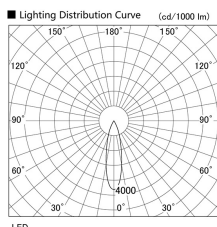

Item no. DD103-0830MW8527

Series Name: Versa R-G, Antiglare

Installation	Recessed mount
Type	
Fixture wattage	6.7W
Beam angle	25 deg.
Color Temp.	2700K
CRI	Ra>85
Luminous	433 lm
Body	Die-cast aluminum alloy
Body finish	N/A
Trim finish	White
Reflector finish	Mirror
IP Rate	IP20
Light source	COB module
Input Voltage	AC220~240V
Dimming Type	Non-Dimmable
Certificate	CE, CCC
Cut Hole	100mm