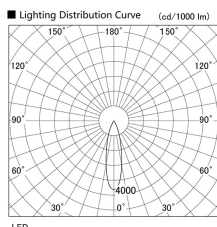

Item no. DD103-0830MW8527

Series Name: Versa R-G, Antiglare

Installation	Recessed mount
Type	Versa R-G, Antiglare
Fixture wattage	6.7W
Beam angle	25 deg.
Color Temp.	2700K
CRI	Ra>85
Luminous	433 lm
Body	Die-cast aluminum alloy
Body finish	N/A
Trim finish	White
Reflector finish	Mirror
IP Rate	IP20
Light source	COB module
Input Voltage	AC220~240V
Dimming Type	Non-Dimmable
Certificate	CE, CCC
Cut Hole	100mm