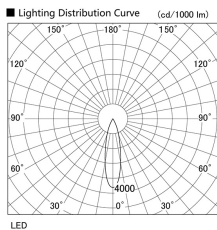

Item no. DD103-0830MW8530

Series Name: Versa R-G, Antiglare

Installation	Recessed mount
Type	
Fixture wattage	6.7W
Beam angle	25 deg.
Color Temp.	3000K
CRI	Ra>85
Luminous	451 lm
Body	Die-cast aluminum alloy
Body finish	N/A
Trim finish	White
Reflector finish	Mirror
IP Rate	IP20
Light source	COB module
Input Voltage	AC220~240V
Dimming Type	Non-Dimmable
Certificate	CE, CCC
Cut Hole	100mm