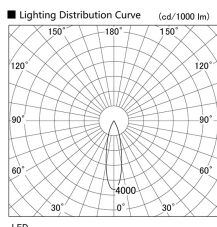

Item no. DD103-0830MW8530

Series Name: Versa R-G, Antiglare

Installation	Recessed mount
Type	Versa R-G, Antiglare
Fixture wattage	6.7W
Beam angle	25 deg.
Color Temp.	3000K
CRI	Ra>85
Luminous	451 lm
Body	Die-cast aluminum alloy
Body finish	N/A
Trim finish	White
Reflector finish	Mirror
IP Rate	IP20
Light source	COB module
Input Voltage	AC220~240V
Dimming Type	Non-Dimmable
Certificate	CE, CCC
Cut Hole	100mm