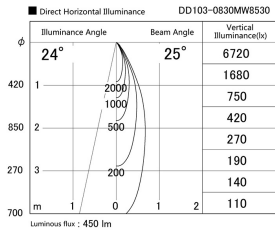

Item no. DD103-0830MW8530

Series Name: Versa R-G, Antiglare

Installation	Recessed mount
Type	
Fixture wattage	6.7W
Beam angle	25 deg.
Color Temp.	3000K
CRI	Ra>85
Luminous	451 lm
Body	Die-cast aluminum alloy
Body finish	N/A
Trim finish	White
Reflector finish	Mirror
IP Rate	IP20
Light source	COB module
Input Voltage	AC220~240V
Dimming Type	Non-Dimmable
Certificate	CE, CCC
Cut Hole	100mm