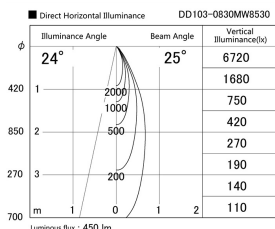

Item no. DD103-0830MW8530

Series Name: Versa R-G, Antiglare

Installation	Recessed mount
Type	Versa R-G, Antiglare
Fixture wattage	6.7W
Beam angle	25 deg.
Color Temp.	3000K
CRI	Ra>85
Luminous	451 lm
Body	Die-cast aluminum alloy
Body finish	N/A
Trim finish	White
Reflector finish	Mirror
IP Rate	IP20
Light source	COB module
Input Voltage	AC220~240V
Dimming Type	Non-Dimmable
Certificate	CE, CCC
Cut Hole	100mm