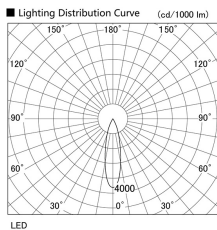

Item no. DD103-0830MW8535

Series Name: Versa R-G, Antiglare

Installation	Recessed mount
Type	
Fixture wattage	6.7W
Beam angle	25 deg.
Color Temp.	3500K
CRI	Ra>85
Luminous	460 lm
Body	Die-cast aluminum alloy
Body finish	N/A
Trim finish	White
Reflector finish	Mirror
IP Rate	IP20
Light source	COB module
Input Voltage	AC220~240V
Dimming Type	Non-Dimmable
Certificate	CE, CCC
Cut Hole	100mm