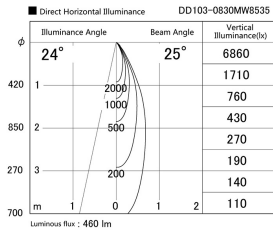

Item no. DD103-0830MW8535

Series Name: Versa R-G, Antiglare

Installation	Recessed mount
Type	
Fixture wattage	6.7W
Beam angle	25 deg.
Color Temp.	3500K
CRI	Ra>85
Luminous	460 lm
Body	Die-cast aluminum alloy
Body finish	N/A
Trim finish	White
Reflector finish	Mirror
IP Rate	IP20
Light source	COB module
Input Voltage	AC220~240V
Dimming Type	Non-Dimmable
Certificate	CE, CCC
Cut Hole	100mm