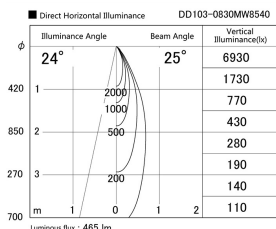

Item no. DD103-0830MW8540

Series Name: Versa R-G, Antiglare

Installation	Recessed mount
Type	Versa R-G, Antiglare
Fixture wattage	6.7W
Beam angle	25 deg.
Color Temp.	4000K
CRI	Ra>85
Luminous	465 lm
Body	Die-cast aluminum alloy
Body finish	N/A
Trim finish	White
Reflector finish	Mirror
IP Rate	IP20
Light source	COB module
Input Voltage	AC220~240V
Dimming Type	Non-Dimmable
Certificate	CE, CCC
Cut Hole	100mm