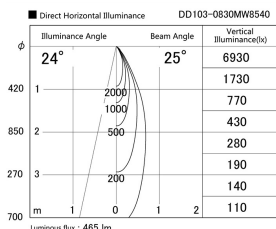

Item no. DD103-0830MW8540

Series Name: Versa R-G, Antiglare

Installation	Recessed mount
Type	
Fixture wattage	6.7W
Beam angle	25 deg.
Color Temp.	4000K
CRI	Ra>85
Luminous	465 lm
Body	Die-cast aluminum alloy
Body finish	N/A
Trim finish	White
Reflector finish	Mirror
IP Rate	IP20
Light source	COB module
Input Voltage	AC220~240V
Dimming Type	Non-Dimmable
Certificate	CE, CCC
Cut Hole	100mm