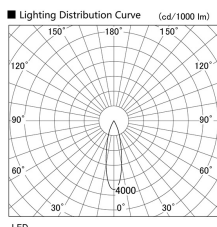

Item no. DD103-0830MW8540

Series Name: Versa R-G, Antiglare

Installation	Recessed mount
Type	
Fixture wattage	6.7W
Beam angle	25 deg.
Color Temp.	4000K
CRI	Ra>85
Luminous	465 lm
Body	Die-cast aluminum alloy
Body finish	N/A
Trim finish	White
Reflector finish	Mirror
IP Rate	IP20
Light source	COB module
Input Voltage	AC220~240V
Dimming Type	Non-Dimmable
Certificate	CE, CCC
Cut Hole	100mm