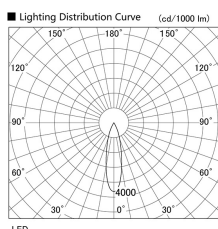

Item no. DD103-0830MW8540

Series Name: Versa R-G, Antiglare

Installation	Recessed mount
Type	Versa R-G, Antiglare
Fixture wattage	6.7W
Beam angle	25 deg.
Color Temp.	4000K
CRI	Ra>85
Luminous	465 lm
Body	Die-cast aluminum alloy
Body finish	N/A
Trim finish	White
Reflector finish	Mirror
IP Rate	IP20
Light source	COB module
Input Voltage	AC220~240V
Dimming Type	Non-Dimmable
Certificate	CE, CCC
Cut Hole	100mm