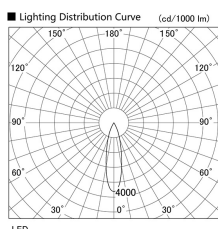

Item no. DD103-0830MW9030

Series Name: Versa R-G, Antiglare

Installation	Recessed mount
Type	Versa R-G, Antiglare
Fixture wattage	6.7W
Beam angle	25 deg.
Color Temp.	3000K
CRI	Ra>90
Luminous	410 lm
Body	Die-cast aluminum alloy
Body finish	N/A
Trim finish	White
Reflector finish	Mirror
IP Rate	IP20
Light source	COB module
Input Voltage	AC220~240V
Dimming Type	Non-Dimmable
Certificate	CE, CCC
Cut Hole	100mm