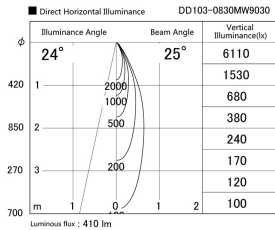

Item no. DD103-0830MW9030

Series Name: Versa R-G, Antiglare

Installation	Recessed mount
Type	
Fixture wattage	6.7W
Beam angle	25 deg.
Color Temp.	3000K
CRI	Ra>90
Luminous	410 lm
Body	Die-cast aluminum alloy
Body finish	N/A
Trim finish	White
Reflector finish	Mirror
IP Rate	IP20
Light source	COB module
Input Voltage	AC220~240V
Dimming Type	Non-Dimmable
Certificate	CE, CCC
Cut Hole	100mm