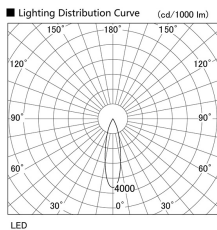

Item no. DD103-0830MW9030

Series Name: Versa R-G, Antiglare

Installation	Recessed mount
Type	
Fixture wattage	6.7W
Beam angle	25 deg.
Color Temp.	3000K
CRI	Ra>90
Luminous	410 lm
Body	Die-cast aluminum alloy
Body finish	N/A
Trim finish	White
Reflector finish	Mirror
IP Rate	IP20
Light source	COB module
Input Voltage	AC220~240V
Dimming Type	Non-Dimmable
Certificate	CE, CCC
Cut Hole	100mm