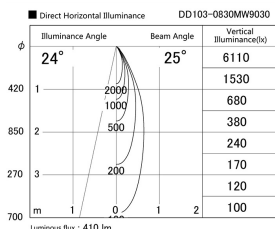

Item no. DD103-0830MW9030

Series Name: Versa R-G, Antiglare

Installation	Recessed mount
Type	Versa R-G, Antiglare
Fixture wattage	6.7W
Beam angle	25 deg.
Color Temp.	3000K
CRI	Ra>90
Luminous	410 lm
Body	Die-cast aluminum alloy
Body finish	N/A
Trim finish	White
Reflector finish	Mirror
IP Rate	IP20
Light source	COB module
Input Voltage	AC220~240V
Dimming Type	Non-Dimmable
Certificate	CE, CCC
Cut Hole	100mm