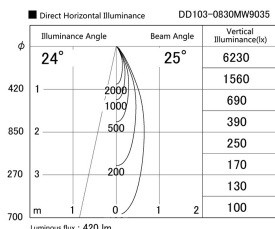

Item no. DD103-0830MW9035

Series Name: Versa R-G, Antiglare

Installation	Recessed mount
Type	Versa R-G, Antiglare
Fixture wattage	6.7W
Beam angle	25 deg.
Color Temp.	3500K
CRI	Ra>90
Luminous	418 lm
Body	Die-cast aluminum alloy
Body finish	N/A
Trim finish	White
Reflector finish	Mirror
IP Rate	IP20
Light source	COB module
Input Voltage	AC220~240V
Dimming Type	Non-Dimmable
Certificate	CE, CCC
Cut Hole	100mm