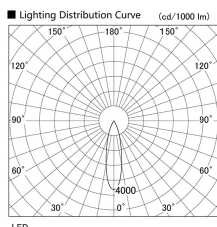

Item no. DD103-0830MW9035

Series Name: Versa R-G, Antiglare

Installation	Recessed mount
Type	Versa R-G, Antiglare
Fixture wattage	6.7W
Beam angle	25 deg.
Color Temp.	3500K
CRI	Ra>90
Luminous	418 lm
Body	Die-cast aluminum alloy
Body finish	N/A
Trim finish	White
Reflector finish	Mirror
IP Rate	IP20
Light source	COB module
Input Voltage	AC220~240V
Dimming Type	Non-Dimmable
Certificate	CE, CCC
Cut Hole	100mm