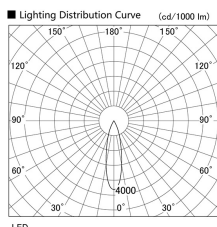

Item no. DD103-0830MW9040

Series Name: Versa R-G, Antiglare

Installation	Recessed mount
Type	
Fixture wattage	6.7W
Beam angle	25 deg.
Color Temp.	4000K
CRI	Ra>90
Luminous	422 lm
Body	Die-cast aluminum alloy
Body finish	N/A
Trim finish	White
Reflector finish	Mirror
IP Rate	IP20
Light source	COB module
Input Voltage	AC220~240V
Dimming Type	Non-Dimmable
Certificate	CE, CCC
Cut Hole	100mm