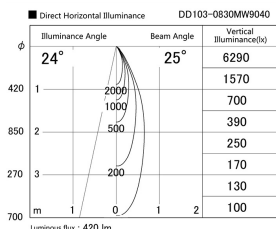

Item no. DD103-0830MW9040

Series Name: Versa R-G, Antiglare

Installation	Recessed mount
Type	Versa R-G, Antiglare
Fixture wattage	6.7W
Beam angle	25 deg.
Color Temp.	4000K
CRI	Ra>90
Luminous	422 lm
Body	Die-cast aluminum alloy
Body finish	N/A
Trim finish	White
Reflector finish	Mirror
IP Rate	IP20
Light source	COB module
Input Voltage	AC220~240V
Dimming Type	Non-Dimmable
Certificate	CE, CCC
Cut Hole	100mm