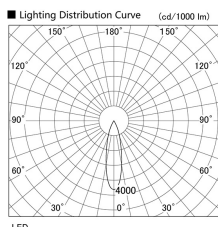

Item no. DD103-0830MW9040

Series Name: Versa R-G, Antiglare

Installation	Recessed mount
Type	Versa R-G, Antiglare
Fixture wattage	6.7W
Beam angle	25 deg.
Color Temp.	4000K
CRI	Ra>90
Luminous	422 lm
Body	Die-cast aluminum alloy
Body finish	N/A
Trim finish	White
Reflector finish	Mirror
IP Rate	IP20
Light source	COB module
Input Voltage	AC220~240V
Dimming Type	Non-Dimmable
Certificate	CE, CCC
Cut Hole	100mm