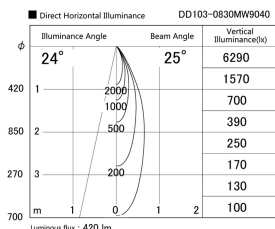

Item no. DD103-0830MW9040

Series Name: Versa R-G, Antiglare

Installation	Recessed mount
Type	
Fixture wattage	6.7W
Beam angle	25 deg.
Color Temp.	4000K
CRI	Ra>90
Luminous	422 lm
Body	Die-cast aluminum alloy
Body finish	N/A
Trim finish	White
Reflector finish	Mirror
IP Rate	IP20
Light source	COB module
Input Voltage	AC220~240V
Dimming Type	Non-Dimmable
Certificate	CE, CCC
Cut Hole	100mm