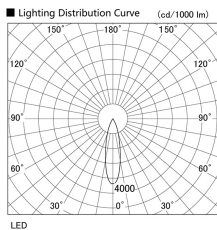

Item no. DD103-0830WW8527

Series Name: Versa R-G, Antiglare

White Reflector

Installation	Recessed mount
Type	
Fixture wattage	6.7W
Beam angle	25 deg.
Color Temp.	2700K
CRI	Ra>85
Luminous	448 lm
Body	Die-cast aluminum alloy
Body finish	N/A
Trim finish	White
Reflector finish	White
IP Rate	IP20
Light source	COB module
Input Voltage	AC220~240V
Dimming Type	Non-Dimmable
Certificate	CE, CCC
Cut Hole	100mm