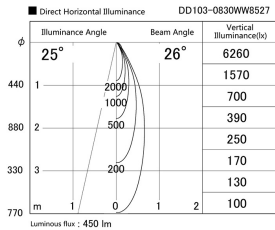

Item no. DD103-0830WW8527

Series Name: Versa R-G, Antiglare

White Reflector

Installation	Recessed mount
Type	
Fixture wattage	6.7W
Beam angle	25 deg.
Color Temp.	2700K
CRI	Ra>85
Luminous	448 lm
Body	Die-cast aluminum alloy
Body finish	N/A
Trim finish	White
Reflector finish	White
IP Rate	IP20
Light source	COB module
Input Voltage	AC220~240V
Dimming Type	Non-Dimmable
Certificate	CE, CCC
Cut Hole	100mm