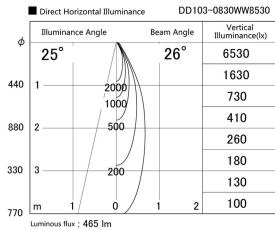

Item no. DD103-0830WW8530

Series Name: Versa R-G, Antiglare

White Reflector

Installation	Recessed mount
Type	Versa R-G, Antiglare
Fixture wattage	6.7W
Beam angle	25 deg.
Color Temp.	3000K
CRI	Ra>85
Luminous	467 lm
Body	Die-cast aluminum alloy
Body finish	N/A
Trim finish	White
Reflector finish	White
IP Rate	IP20
Light source	COB module
Input Voltage	AC220~240V
Dimming Type	Non-Dimmable
Certificate	CE, CCC
Cut Hole	100mm