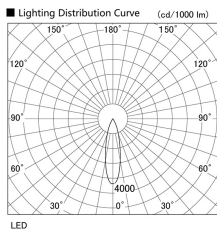

Item no. DD103-0830WW8530

Series Name: Versa R-G, Antiglare

White Reflector

Installation	Recessed mount
Type	Versa R-G, Antiglare
Fixture wattage	6.7W
Beam angle	25 deg.
Color Temp.	3000K
CRI	Ra>85
Luminous	467 lm
Body	Die-cast aluminum alloy
Body finish	N/A
Trim finish	White
Reflector finish	White
IP Rate	IP20
Light source	COB module
Input Voltage	AC220~240V
Dimming Type	Non-Dimmable
Certificate	CE, CCC
Cut Hole	100mm