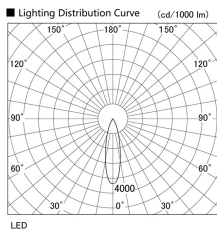

Item no. DD103-0830WW8535

Series Name: Versa R-G, Antiglare

White Reflector

Installation	Recessed mount
Type	
Fixture wattage	6.7W
Beam angle	25 deg.
Color Temp.	3500K
CRI	Ra>85
Luminous	476 lm
Body	Die-cast aluminum alloy
Body finish	N/A
Trim finish	White
Reflector finish	White
IP Rate	IP20
Light source	COB module
Input Voltage	AC220~240V
Dimming Type	Non-Dimmable
Certificate	CE, CCC
Cut Hole	100mm