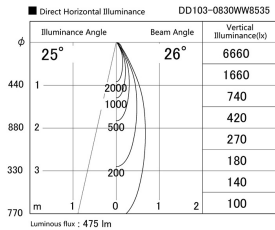

Item no. DD103-0830WW8535

Series Name: Versa R-G, Antiglare

White Reflector

Installation	Recessed mount
Type	
Fixture wattage	6.7W
Beam angle	25 deg.
Color Temp.	3500K
CRI	Ra>85
Luminous	476 lm
Body	Die-cast aluminum alloy
Body finish	N/A
Trim finish	White
Reflector finish	White
IP Rate	IP20
Light source	COB module
Input Voltage	AC220~240V
Dimming Type	Non-Dimmable
Certificate	CE, CCC
Cut Hole	100mm