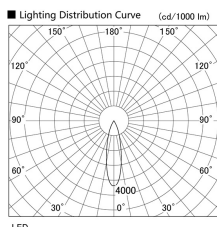

Item no. DD103-0830WW8540

Series Name: Versa R-G, Antiglare

White Reflector

Installation	Recessed mount
Type	Versa R-G, Antiglare
Fixture wattage	6.7W
Beam angle	25 deg.
Color Temp.	4000K
CRI	Ra>85
Luminous	481 lm
Body	Die-cast aluminum alloy
Body finish	N/A
Trim finish	White
Reflector finish	White
IP Rate	IP20
Light source	COB module
Input Voltage	AC220~240V
Dimming Type	Non-Dimmable
Certificate	CE, CCC
Cut Hole	100mm