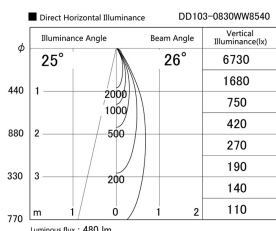

Item no. DD103-0830WW8540

Series Name: Versa R-G, Antiglare

White Reflector

Installation	Recessed mount
Type	Versa R-G, Antiglare
Fixture wattage	6.7W
Beam angle	25 deg.
Color Temp.	4000K
CRI	Ra>85
Luminous	481 lm
Body	Die-cast aluminum alloy
Body finish	N/A
Trim finish	White
Reflector finish	White
IP Rate	IP20
Light source	COB module
Input Voltage	AC220~240V
Dimming Type	Non-Dimmable
Certificate	CE, CCC
Cut Hole	100mm