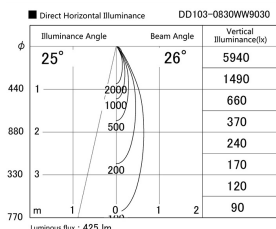

Item no. DD103-0830WW9030

Series Name: Versa R-G, Antiglare

White Reflector

Installation	Recessed mount
Type	Versa R-G, Antiglare
Fixture wattage	6.7W
Beam angle	25 deg.
Color Temp.	3000K
CRI	Ra>90
Luminous	425 lm
Body	Die-cast aluminum alloy
Body finish	N/A
Trim finish	White
Reflector finish	White
IP Rate	IP20
Light source	COB module
Input Voltage	AC220~240V
Dimming Type	Non-Dimmable
Certificate	CE, CCC
Cut Hole	100mm