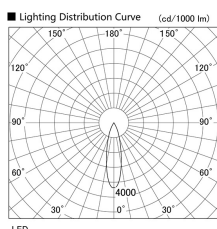

Item no. DD103-0830WW9030

Series Name: Versa R-G, Antiglare

White Reflector

Installation	Recessed mount
Type	Versa R-G, Antiglare
Fixture wattage	6.7W
Beam angle	25 deg.
Color Temp.	3000K
CRI	Ra>90
Luminous	425 lm
Body	Die-cast aluminum alloy
Body finish	N/A
Trim finish	White
Reflector finish	White
IP Rate	IP20
Light source	COB module
Input Voltage	AC220~240V
Dimming Type	Non-Dimmable
Certificate	CE, CCC
Cut Hole	100mm