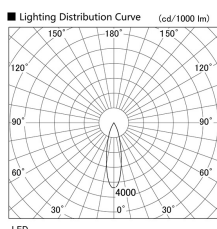

Item no. DD103-0830WW9035

Series Name: Versa R-G, Antiglare

White Reflector

Installation	Recessed mount
Type	
Fixture wattage	6.7W
Beam angle	25 deg.
Color Temp.	3500K
CRI	Ra>90
Luminous	433 lm
Body	Die-cast aluminum alloy
Body finish	N/A
Trim finish	White
Reflector finish	White
IP Rate	IP20
Light source	COB module
Input Voltage	AC220~240V
Dimming Type	Non-Dimmable
Certificate	CE, CCC
Cut Hole	100mm