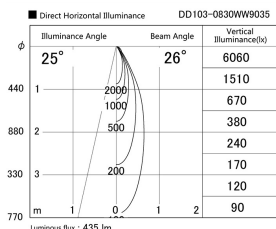

Item no. DD103-0830WW9035

Series Name: Versa R-G, Antiglare

White Reflector

Installation	Recessed mount
Type	
Fixture wattage	6.7W
Beam angle	25 deg.
Color Temp.	3500K
CRI	Ra>90
Luminous	433 lm
Body	Die-cast aluminum alloy
Body finish	N/A
Trim finish	White
Reflector finish	White
IP Rate	IP20
Light source	COB module
Input Voltage	AC220~240V
Dimming Type	Non-Dimmable
Certificate	CE, CCC
Cut Hole	100mm