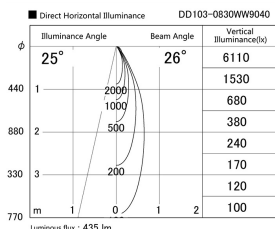

Item no. DD103-0830WW9040

Series Name: Versa R-G, Antiglare

White Reflector

Installation	Recessed mount
Type	
Fixture wattage	6.7W
Beam angle	25 deg.
Color Temp.	4000K
CRI	Ra>90
Luminous	437 lm
Body	Die-cast aluminum alloy
Body finish	N/A
Trim finish	White
Reflector finish	White
IP Rate	IP20
Light source	COB module
Input Voltage	AC220~240V
Dimming Type	Non-Dimmable
Certificate	CE, CCC
Cut Hole	100mm