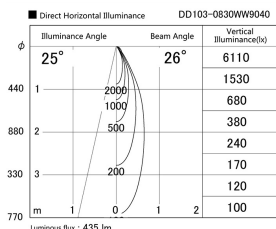

Item no. DD103-0830WW9040

Series Name: Versa R-G, Antiglare

White Reflector

Installation	Recessed mount
Type	Versa R-G, Antiglare
Fixture wattage	6.7W
Beam angle	25 deg.
Color Temp.	4000K
CRI	Ra>90
Luminous	437 lm
Body	Die-cast aluminum alloy
Body finish	N/A
Trim finish	White
Reflector finish	White
IP Rate	IP20
Light source	COB module
Input Voltage	AC220~240V
Dimming Type	Non-Dimmable
Certificate	CE, CCC
Cut Hole	100mm