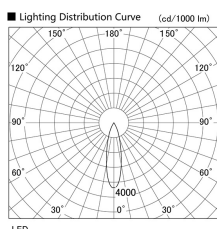

Item no. DD103-0830WW9040

Series Name: Versa R-G, Antiglare

White Reflector

Installation	Recessed mount
Type	Versa R-G, Antiglare
Fixture wattage	6.7W
Beam angle	25 deg.
Color Temp.	4000K
CRI	Ra>90
Luminous	437 lm
Body	Die-cast aluminum alloy
Body finish	N/A
Trim finish	White
Reflector finish	White
IP Rate	IP20
Light source	COB module
Input Voltage	AC220~240V
Dimming Type	Non-Dimmable
Certificate	CE, CCC
Cut Hole	100mm