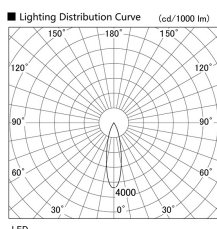

Item no. DD103-0830WW9040

Series Name: Versa R-G, Antiglare

White Reflector

Installation	Recessed mount
Type	
Fixture wattage	6.7W
Beam angle	25 deg.
Color Temp.	4000K
CRI	Ra>90
Luminous	437 lm
Body	Die-cast aluminum alloy
Body finish	N/A
Trim finish	White
Reflector finish	White
IP Rate	IP20
Light source	COB module
Input Voltage	AC220~240V
Dimming Type	Non-Dimmable
Certificate	CE, CCC
Cut Hole	100mm