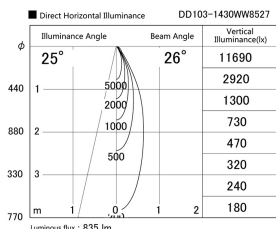

Item no. DD103-1430WW8527

Series Name: Versa R-G, Antiglare

White Reflector

Installation	Recessed mount
Type	
Fixture wattage	13.4W
Beam angle	17 deg.
Color Temp.	2700K
CRI	Ra>80
Luminous	836 lm
Body	Die-cast aluminum alloy
Body finish	N/A
Trim finish	White
Reflector finish	White
IP Rate	IP20
Light source	COB module
Input Voltage	AC220~240V
Dimming Type	Non-Dimmable
Certificate	CE, CCC
Cut Hole	100mm