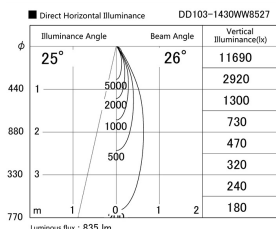

Item no. DD103-1430WW8527

Series Name: Versa R-G, Antiglare

White Reflector

Installation	Recessed mount
Type	Versa R-G, Antiglare
Fixture wattage	13.4W
Beam angle	17 deg.
Color Temp.	2700K
CRI	Ra>80
Luminous	836 lm
Body	Die-cast aluminum alloy
Body finish	N/A
Trim finish	White
Reflector finish	White
IP Rate	IP20
Light source	COB module
Input Voltage	AC220~240V
Dimming Type	Non-Dimmable
Certificate	CE, CCC
Cut Hole	100mm