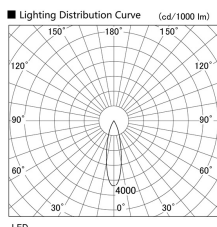

Item no. DD103-1430WW8527

Series Name: Versa R-G, Antiglare

White Reflector

Installation	Recessed mount
Type	
Fixture wattage	13.4W
Beam angle	17 deg.
Color Temp.	2700K
CRI	Ra>80
Luminous	836 lm
Body	Die-cast aluminum alloy
Body finish	N/A
Trim finish	White
Reflector finish	White
IP Rate	IP20
Light source	COB module
Input Voltage	AC220~240V
Dimming Type	Non-Dimmable
Certificate	CE, CCC
Cut Hole	100mm