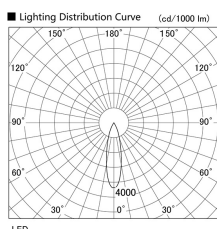

Item no. DD103-1430WW8527

Series Name: Versa R-G, Antiglare

White Reflector

Installation	Recessed mount
Type	Versa R-G, Antiglare
Fixture wattage	13.4W
Beam angle	17 deg.
Color Temp.	2700K
CRI	Ra>80
Luminous	836 lm
Body	Die-cast aluminum alloy
Body finish	N/A
Trim finish	White
Reflector finish	White
IP Rate	IP20
Light source	COB module
Input Voltage	AC220~240V
Dimming Type	Non-Dimmable
Certificate	CE, CCC
Cut Hole	100mm