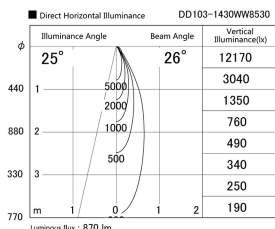

Item no. DD103-1430WW8530

Series Name: Versa R-G, Antiglare

White Reflector

Installation	Recessed mount
Type	
Fixture wattage	13.4W
Beam angle	17 deg.
Color Temp.	3000K
CRI	Ra>80
Luminous	870 lm
Body	Die-cast aluminum alloy
Body finish	N/A
Trim finish	White
Reflector finish	White
IP Rate	IP20
Light source	COB module
Input Voltage	AC220~240V
Dimming Type	Non-Dimmable
Certificate	CE, CCC
Cut Hole	100mm