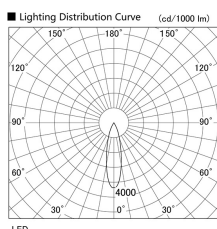

Item no. DD103-1430WW8530

Series Name: Versa R-G, Antiglare

White Reflector

Installation	Recessed mount
Type	
Fixture wattage	13.4W
Beam angle	17 deg.
Color Temp.	3000K
CRI	Ra>80
Luminous	870 lm
Body	Die-cast aluminum alloy
Body finish	N/A
Trim finish	White
Reflector finish	White
IP Rate	IP20
Light source	COB module
Input Voltage	AC220~240V
Dimming Type	Non-Dimmable
Certificate	CE, CCC
Cut Hole	100mm