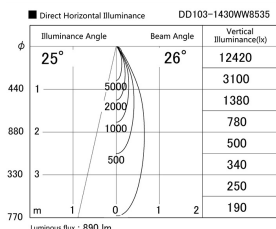

Item no. DD103-1430WW8535

Series Name: Versa R-G, Antiglare

White Reflector

Installation	Recessed mount
Type	Versa R-G, Antiglare
Fixture wattage	13.4W
Beam angle	17 deg.
Color Temp.	3500K
CRI	Ra>80
Luminous	888 lm
Body	Die-cast aluminum alloy
Body finish	N/A
Trim finish	White
Reflector finish	White
IP Rate	IP20
Light source	COB module
Input Voltage	AC220~240V
Dimming Type	Non-Dimmable
Certificate	CE, CCC
Cut Hole	100mm