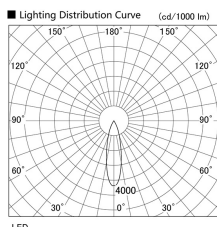

Item no. DD103-1430WW8535

Series Name: Versa R-G, Antiglare

White Reflector

Installation	Recessed mount
Type	Versa R-G, Antiglare
Fixture wattage	13.4W
Beam angle	17 deg.
Color Temp.	3500K
CRI	Ra>80
Luminous	888 lm
Body	Die-cast aluminum alloy
Body finish	N/A
Trim finish	White
Reflector finish	White
IP Rate	IP20
Light source	COB module
Input Voltage	AC220~240V
Dimming Type	Non-Dimmable
Certificate	CE, CCC
Cut Hole	100mm