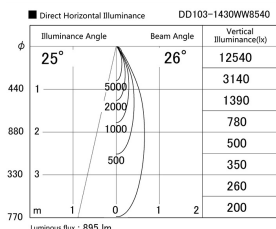

Item no. DD103-1430WW8540

Series Name: Versa R-G, Antiglare

White Reflector

Installation	Recessed mount
Type	
Fixture wattage	13.4W
Beam angle	17 deg.
Color Temp.	4000K
CRI	Ra>85
Luminous	897 lm
Body	Die-cast aluminum alloy
Body finish	N/A
Trim finish	White
Reflector finish	White
IP Rate	IP20
Light source	COB module
Input Voltage	AC220~240V
Dimming Type	Non-Dimmable
Certificate	CE, CCC
Cut Hole	100mm