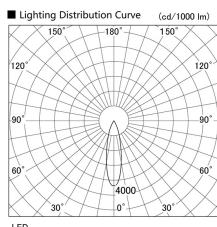

Item no. DD103-1430WW8540

Series Name: Versa R-G, Antiglare

White Reflector

Installation	Recessed mount
Type	
Fixture wattage	13.4W
Beam angle	17 deg.
Color Temp.	4000K
CRI	Ra>85
Luminous	897 lm
Body	Die-cast aluminum alloy
Body finish	N/A
Trim finish	White
Reflector finish	White
IP Rate	IP20
Light source	COB module
Input Voltage	AC220~240V
Dimming Type	Non-Dimmable
Certificate	CE, CCC
Cut Hole	100mm