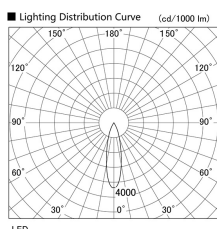

Item no. DD103-1430WW9027

Series Name: Versa R-G, Antiglare

White Reflector

Installation	Recessed mount
Type	Versa R-G, Antiglare
Fixture wattage	13.4W
Beam angle	17 deg.
Color Temp.	2700K
CRI	Ra>85
Luminous	760 lm
Body	Die-cast aluminum alloy
Body finish	N/A
Trim finish	White
Reflector finish	White
IP Rate	IP20
Light source	COB module
Input Voltage	AC220~240V
Dimming Type	Non-Dimmable
Certificate	CE, CCC
Cut Hole	100mm