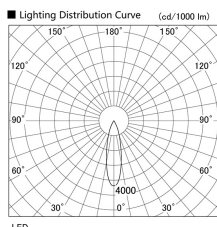

Item no. DD103-1430WW9027

Series Name: Versa R-G, Antiglare

White Reflector

| | |
|------------------|-------------------------|
| Installation | Recessed mount |
| Type | |
| Fixture wattage | 13.4W |
| Beam angle | 17 deg. |
| Color Temp. | 2700K |
| CRI | Ra>85 |
| Luminous | 760 lm |
| Body | Die-cast aluminum alloy |
| Body finish | N/A |
| Trim finish | White |
| Reflector finish | White |
| IP Rate | IP20 |
| Light source | COB module |
| Input Voltage | AC220~240V |
| Dimming Type | Non-Dimmable |
| Certificate | CE, CCC |
| Cut Hole | 100mm |