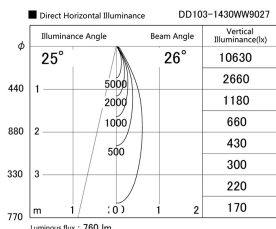

Item no. DD103-1430WW9027

Series Name: Versa R-G, Antiglare

White Reflector

Installation	Recessed mount
Type	Versa R-G, Antiglare
Fixture wattage	13.4W
Beam angle	17 deg.
Color Temp.	2700K
CRI	Ra>85
Luminous	760 lm
Body	Die-cast aluminum alloy
Body finish	N/A
Trim finish	White
Reflector finish	White
IP Rate	IP20
Light source	COB module
Input Voltage	AC220~240V
Dimming Type	Non-Dimmable
Certificate	CE, CCC
Cut Hole	100mm