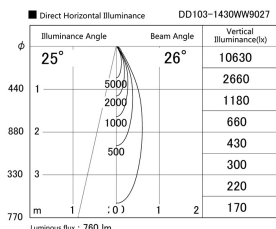

Item no. DD103-1430WW9027

Series Name: Versa R-G, Antiglare

White Reflector

| | |
|------------------|-------------------------|
| Installation | Recessed mount |
| Type | |
| Fixture wattage | 13.4W |
| Beam angle | 17 deg. |
| Color Temp. | 2700K |
| CRI | Ra>85 |
| Luminous | 760 lm |
| Body | Die-cast aluminum alloy |
| Body finish | N/A |
| Trim finish | White |
| Reflector finish | White |
| IP Rate | IP20 |
| Light source | COB module |
| Input Voltage | AC220~240V |
| Dimming Type | Non-Dimmable |
| Certificate | CE, CCC |
| Cut Hole | 100mm |