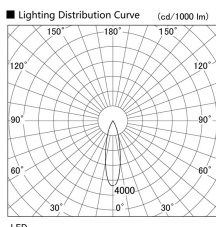

Item no. DD103-1430WW9030

Series Name: Versa R-G, Antiglare

White Reflector

Installation	Recessed mount
Type	
Fixture wattage	13.4W
Beam angle	17 deg.
Color Temp.	3000K
CRI	Ra>85
Luminous	791 lm
Body	Die-cast aluminum alloy
Body finish	N/A
Trim finish	White
Reflector finish	White
IP Rate	IP20
Light source	COB module
Input Voltage	AC220~240V
Dimming Type	Non-Dimmable
Certificate	CE, CCC
Cut Hole	100mm