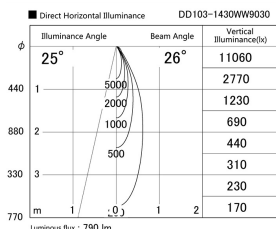

Item no. DD103-1430WW9030

Series Name: Versa R-G, Antiglare

White Reflector

Installation	Recessed mount
Type	Versa R-G, Antiglare
Fixture wattage	13.4W
Beam angle	17 deg.
Color Temp.	3000K
CRI	Ra>85
Luminous	791 lm
Body	Die-cast aluminum alloy
Body finish	N/A
Trim finish	White
Reflector finish	White
IP Rate	IP20
Light source	COB module
Input Voltage	AC220~240V
Dimming Type	Non-Dimmable
Certificate	CE, CCC
Cut Hole	100mm