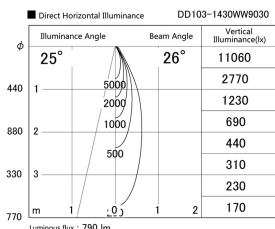

Item no. DD103-1430WW9030

Series Name: Versa R-G, Antiglare

White Reflector

Installation	Recessed mount
Type	
Fixture wattage	13.4W
Beam angle	17 deg.
Color Temp.	3000K
CRI	Ra>85
Luminous	791 lm
Body	Die-cast aluminum alloy
Body finish	N/A
Trim finish	White
Reflector finish	White
IP Rate	IP20
Light source	COB module
Input Voltage	AC220~240V
Dimming Type	Non-Dimmable
Certificate	CE, CCC
Cut Hole	100mm