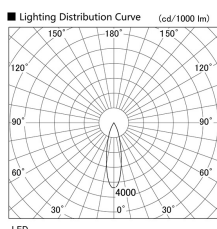

Item no. DD103-1430WW9030

Series Name: Versa R-G, Antiglare

White Reflector

Installation	Recessed mount
Type	Versa R-G, Antiglare
Fixture wattage	13.4W
Beam angle	17 deg.
Color Temp.	3000K
CRI	Ra>85
Luminous	791 lm
Body	Die-cast aluminum alloy
Body finish	N/A
Trim finish	White
Reflector finish	White
IP Rate	IP20
Light source	COB module
Input Voltage	AC220~240V
Dimming Type	Non-Dimmable
Certificate	CE, CCC
Cut Hole	100mm