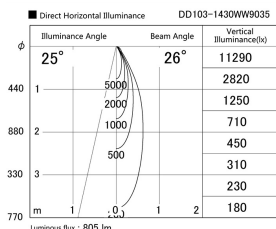

Item no. DD103-1430WW9035

Series Name: Versa R-G, Antiglare

White Reflector

Installation	Recessed mount
Type	Versa R-G, Antiglare
Fixture wattage	13.4W
Beam angle	17 deg.
Color Temp.	3500K
CRI	Ra>85
Luminous	807 lm
Body	Die-cast aluminum alloy
Body finish	N/A
Trim finish	White
Reflector finish	White
IP Rate	IP20
Light source	COB module
Input Voltage	AC220~240V
Dimming Type	Non-Dimmable
Certificate	CE, CCC
Cut Hole	100mm