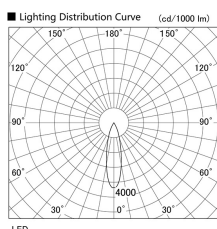

Item no. DD103-1430WW9035

Series Name: Versa R-G, Antiglare

White Reflector

Installation	Recessed mount
Type	
Fixture wattage	13.4W
Beam angle	17 deg.
Color Temp.	3500K
CRI	Ra>85
Luminous	807 lm
Body	Die-cast aluminum alloy
Body finish	N/A
Trim finish	White
Reflector finish	White
IP Rate	IP20
Light source	COB module
Input Voltage	AC220~240V
Dimming Type	Non-Dimmable
Certificate	CE, CCC
Cut Hole	100mm