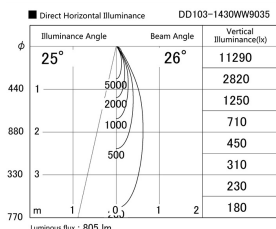

Item no. DD103-1430WW9035

Series Name: Versa R-G, Antiglare

White Reflector

Installation	Recessed mount
Type	
Fixture wattage	13.4W
Beam angle	17 deg.
Color Temp.	3500K
CRI	Ra>85
Luminous	807 lm
Body	Die-cast aluminum alloy
Body finish	N/A
Trim finish	White
Reflector finish	White
IP Rate	IP20
Light source	COB module
Input Voltage	AC220~240V
Dimming Type	Non-Dimmable
Certificate	CE, CCC
Cut Hole	100mm