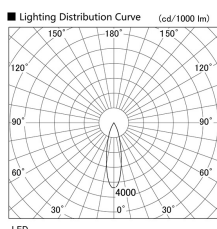

Item no. DD103-1430WW9035

Series Name: Versa R-G, Antiglare

White Reflector

Installation	Recessed mount
Type	Versa R-G, Antiglare
Fixture wattage	13.4W
Beam angle	17 deg.
Color Temp.	3500K
CRI	Ra>85
Luminous	807 lm
Body	Die-cast aluminum alloy
Body finish	N/A
Trim finish	White
Reflector finish	White
IP Rate	IP20
Light source	COB module
Input Voltage	AC220~240V
Dimming Type	Non-Dimmable
Certificate	CE, CCC
Cut Hole	100mm