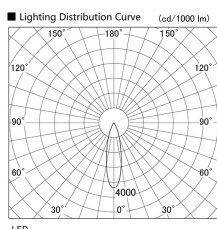

Item no. DD103-1430WW9040

Series Name: Versa R-G, Antiglare

White Reflector

Installation	Recessed mount
Type	Versa R-G, Antiglare
Fixture wattage	13.4W
Beam angle	17 deg.
Color Temp.	4000K
CRI	Ra>90
Luminous	815 lm
Body	Die-cast aluminum alloy
Body finish	N/A
Trim finish	White
Reflector finish	White
IP Rate	IP20
Light source	COB module
Input Voltage	AC220~240V
Dimming Type	Non-Dimmable
Certificate	CE, CCC
Cut Hole	100mm