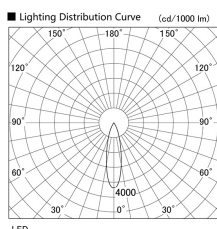

Item no. DD103-1430WW9040

Series Name: Versa R-G, Antiglare

White Reflector

Installation	Recessed mount
Type	
Fixture wattage	13.4W
Beam angle	17 deg.
Color Temp.	4000K
CRI	Ra>90
Luminous	815 lm
Body	Die-cast aluminum alloy
Body finish	N/A
Trim finish	White
Reflector finish	White
IP Rate	IP20
Light source	COB module
Input Voltage	AC220~240V
Dimming Type	Non-Dimmable
Certificate	CE, CCC
Cut Hole	100mm