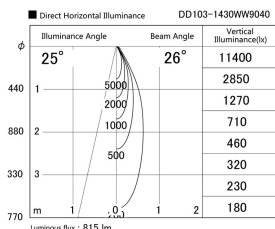

Item no. DD103-1430WW9040

Series Name: Versa R-G, Antiglare

White Reflector

Installation	Recessed mount
Type	Versa R-G, Antiglare
Fixture wattage	13.4W
Beam angle	17 deg.
Color Temp.	4000K
CRI	Ra>90
Luminous	815 lm
Body	Die-cast aluminum alloy
Body finish	N/A
Trim finish	White
Reflector finish	White
IP Rate	IP20
Light source	COB module
Input Voltage	AC220~240V
Dimming Type	Non-Dimmable
Certificate	CE, CCC
Cut Hole	100mm