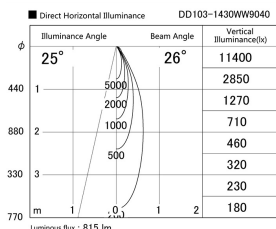

Item no. DD103-1430WW9040

Series Name: Versa R-G, Antiglare

White Reflector

Installation	Recessed mount
Type	
Fixture wattage	13.4W
Beam angle	17 deg.
Color Temp.	4000K
CRI	Ra>90
Luminous	815 lm
Body	Die-cast aluminum alloy
Body finish	N/A
Trim finish	White
Reflector finish	White
IP Rate	IP20
Light source	COB module
Input Voltage	AC220~240V
Dimming Type	Non-Dimmable
Certificate	CE, CCC
Cut Hole	100mm