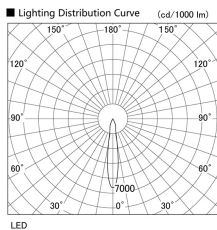

Item no. DD103-1415DW8527

Series Name: Versa R-G, Antiglare

Dark Mirror Reflector

Installation	Recessed mount
Type	Versa R-G, Antiglare
Fixture wattage	13.4W
Beam angle	17 deg.
Color Temp.	2700K
CRI	Ra>80
Luminous	880 lm
Body	Die-cast aluminum alloy
Body finish	N/A
Trim finish	White
Reflector finish	Dark Mirror
IP Rate	IP20
Light source	COB module
Input Voltage	AC220~240V
Dimming Type	Non-Dimmable
Certificate	CE, CCC
Cut Hole	100mm