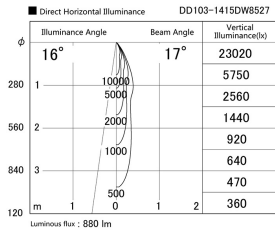

Item no. DD103-1415DW8527

Series Name: Versa R-G, Antiglare

Dark Mirror Reflector

Installation	Recessed mount
Type	Versa R-G, Antiglare
Fixture wattage	13.4W
Beam angle	17 deg.
Color Temp.	2700K
CRI	Ra>80
Luminous	880 lm
Body	Die-cast aluminum alloy
Body finish	N/A
Trim finish	White
Reflector finish	Dark Mirror
IP Rate	IP20
Light source	COB module
Input Voltage	AC220~240V
Dimming Type	Non-Dimmable
Certificate	CE, CCC
Cut Hole	100mm