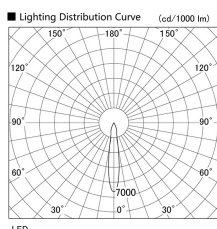

Item no. DD103-1415DW8535

Series Name: Versa R-G, Antiglare

Dark Mirror Reflector

Installation	Recessed mount
Type	Versa R-G, Antiglare
Fixture wattage	13.4W
Beam angle	17 deg.
Color Temp.	3500K
CRI	Ra>80
Luminous	935 lm
Body	Die-cast aluminum alloy
Body finish	N/A
Trim finish	White
Reflector finish	Dark Mirror
IP Rate	IP20
Light source	COB module
Input Voltage	AC220~240V
Dimming Type	Non-Dimmable
Certificate	CE, CCC
Cut Hole	100mm