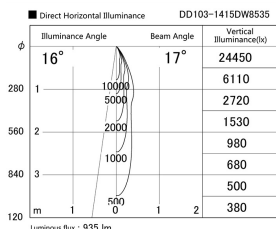

Item no. DD103-1415DW8535

Series Name: Versa R-G, Antiglare

Dark Mirror Reflector

Installation	Recessed mount
Type	Versa R-G, Antiglare
Fixture wattage	13.4W
Beam angle	17 deg.
Color Temp.	3500K
CRI	Ra>80
Luminous	935 lm
Body	Die-cast aluminum alloy
Body finish	N/A
Trim finish	White
Reflector finish	Dark Mirror
IP Rate	IP20
Light source	COB module
Input Voltage	AC220~240V
Dimming Type	Non-Dimmable
Certificate	CE, CCC
Cut Hole	100mm