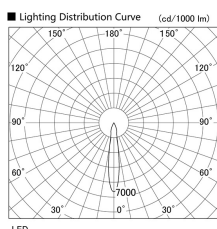

Item no. DD103-1415DW9027

Series Name: Versa R-G, Antiglare

Dark Mirror Reflector

|                  |                         |
|------------------|-------------------------|
| Installation     | Recessed mount          |
| Type             |                         |
| Fixture wattage  | 13.4W                   |
| Beam angle       | 17 deg.                 |
| Color Temp.      | 2700K                   |
| CRI              | Ra>85                   |
| Luminous         | 800 lm                  |
| Body             | Die-cast aluminum alloy |
| Body finish      | N/A                     |
| Trim finish      | White                   |
| Reflector finish | Dark Mirror             |
| IP Rate          | IP20                    |
| Light source     | COB module              |
| Input Voltage    | AC220~240V              |
| Dimming Type     | Non-Dimmable            |
| Certificate      | CE, CCC                 |
| Cut Hole         | 100mm                   |