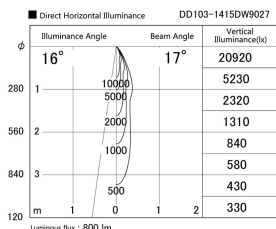

Item no. DD103-1415DW9027

Series Name: Versa R-G, Antiglare

Dark Mirror Reflector

|                  |                         |
|------------------|-------------------------|
| Installation     | Recessed mount          |
| Type             |                         |
| Fixture wattage  | 13.4W                   |
| Beam angle       | 17 deg.                 |
| Color Temp.      | 2700K                   |
| CRI              | Ra>85                   |
| Luminous         | 800 lm                  |
| Body             | Die-cast aluminum alloy |
| Body finish      | N/A                     |
| Trim finish      | White                   |
| Reflector finish | Dark Mirror             |
| IP Rate          | IP20                    |
| Light source     | COB module              |
| Input Voltage    | AC220~240V              |
| Dimming Type     | Non-Dimmable            |
| Certificate      | CE, CCC                 |
| Cut Hole         | 100mm                   |