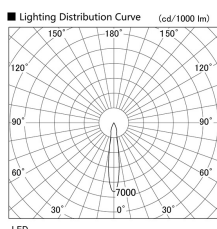

Item no. DD103-1415DW9030

Series Name: Versa R-G, Antiglare

Dark Mirror Reflector

Installation	Recessed mount
Type	
Fixture wattage	13.4W
Beam angle	17 deg.
Color Temp.	3000K
CRI	Ra>85
Luminous	833 lm
Body	Die-cast aluminum alloy
Body finish	N/A
Trim finish	White
Reflector finish	Dark Mirror
IP Rate	IP20
Light source	COB module
Input Voltage	AC220~240V
Dimming Type	Non-Dimmable
Certificate	CE, CCC
Cut Hole	100mm