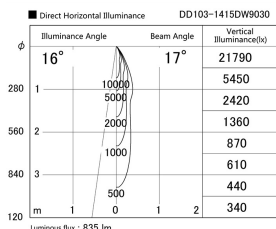

Item no. DD103-1415DW9030

Series Name: Versa R-G, Antiglare

Dark Mirror Reflector

Installation	Recessed mount
Type	
Fixture wattage	13.4W
Beam angle	17 deg.
Color Temp.	3000K
CRI	Ra>85
Luminous	833 lm
Body	Die-cast aluminum alloy
Body finish	N/A
Trim finish	White
Reflector finish	Dark Mirror
IP Rate	IP20
Light source	COB module
Input Voltage	AC220~240V
Dimming Type	Non-Dimmable
Certificate	CE, CCC
Cut Hole	100mm