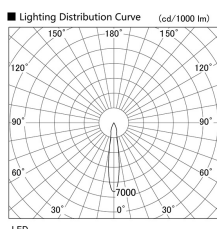

Item no. DD103-1415DW9035

Series Name: Versa R-G, Antiglare

Dark Mirror Reflector

Installation	Recessed mount
Type	
Fixture wattage	13.4W
Beam angle	17 deg.
Color Temp.	3500K
CRI	Ra>85
Luminous	850 lm
Body	Die-cast aluminum alloy
Body finish	N/A
Trim finish	White
Reflector finish	Dark Mirror
IP Rate	IP20
Light source	COB module
Input Voltage	AC220~240V
Dimming Type	Non-Dimmable
Certificate	CE, CCC
Cut Hole	100mm