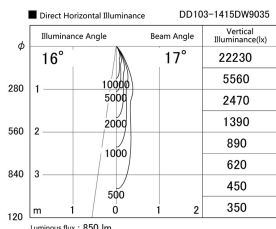

Item no. DD103-1415DW9035

Series Name: Versa R-G, Antiglare

Dark Mirror Reflector

Installation	Recessed mount
Type	
Fixture wattage	13.4W
Beam angle	17 deg.
Color Temp.	3500K
CRI	Ra>85
Luminous	850 lm
Body	Die-cast aluminum alloy
Body finish	N/A
Trim finish	White
Reflector finish	Dark Mirror
IP Rate	IP20
Light source	COB module
Input Voltage	AC220~240V
Dimming Type	Non-Dimmable
Certificate	CE, CCC
Cut Hole	100mm