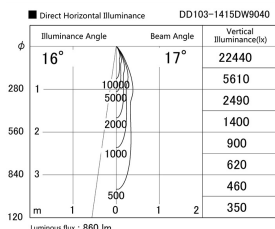

Item no. DD103-1415DW9040

Series Name: Versa R-G, Antiglare

Dark Mirror Reflector

Installation	Recessed mount
Type	
Fixture wattage	13.4W
Beam angle	17 deg.
Color Temp.	4000K
CRI	Ra>90
Luminous	858 lm
Body	Die-cast aluminum alloy
Body finish	N/A
Trim finish	White
Reflector finish	Dark Mirror
IP Rate	IP20
Light source	COB module
Input Voltage	AC220~240V
Dimming Type	Non-Dimmable
Certificate	CE, CCC
Cut Hole	100mm