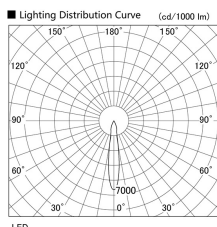

Item no. DD103-1415DW9040

Series Name: Versa R-G, Antiglare

Dark Mirror Reflector

Installation	Recessed mount
Type	
Fixture wattage	13.4W
Beam angle	17 deg.
Color Temp.	4000K
CRI	Ra>90
Luminous	858 lm
Body	Die-cast aluminum alloy
Body finish	N/A
Trim finish	White
Reflector finish	Dark Mirror
IP Rate	IP20
Light source	COB module
Input Voltage	AC220~240V
Dimming Type	Non-Dimmable
Certificate	CE, CCC
Cut Hole	100mm