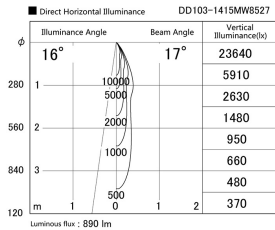

Item no. DD103-1415MW8527

Series Name: Versa R-G, Antiglare

Installation	Recessed mount
Type	Versa R-G, Antiglare
Fixture wattage	13.4W
Beam angle	17 deg.
Color Temp.	2700K
CRI	Ra>80
Luminous	890 lm
Body	Die-cast aluminum alloy
Body finish	N/A
Trim finish	White
Reflector finish	Mirror
IP Rate	IP20
Light source	COB module
Input Voltage	AC220~240V
Dimming Type	Non-Dimmable
Certificate	CE, CCC
Cut Hole	100mm