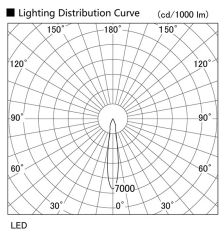

Item no. DD103-1415MW8527

Series Name: Versa R-G, Antiglare

Installation	Recessed mount
Type	Versa R-G, Antiglare
Fixture wattage	13.4W
Beam angle	17 deg.
Color Temp.	2700K
CRI	Ra>80
Luminous	890 lm
Body	Die-cast aluminum alloy
Body finish	N/A
Trim finish	White
Reflector finish	Mirror
IP Rate	IP20
Light source	COB module
Input Voltage	AC220~240V
Dimming Type	Non-Dimmable
Certificate	CE, CCC
Cut Hole	100mm