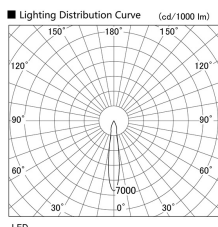

Item no. DD103-1415MW8530

Series Name: Versa R-G, Antiglare

Installation	Recessed mount
Type	Versa R-G, Antiglare
Fixture wattage	13.4W
Beam angle	17 deg.
Color Temp.	3000K
CRI	Ra>80
Luminous	927 lm
Body	Die-cast aluminum alloy
Body finish	N/A
Trim finish	White
Reflector finish	Mirror
IP Rate	IP20
Light source	COB module
Input Voltage	AC220~240V
Dimming Type	Non-Dimmable
Certificate	CE, CCC
Cut Hole	100mm