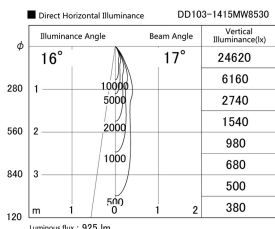

Item no. DD103-1415MW8530

Series Name: Versa R-G, Antiglare

Installation	Recessed mount
Type	Versa R-G, Antiglare
Fixture wattage	13.4W
Beam angle	17 deg.
Color Temp.	3000K
CRI	Ra>80
Luminous	927 lm
Body	Die-cast aluminum alloy
Body finish	N/A
Trim finish	White
Reflector finish	Mirror
IP Rate	IP20
Light source	COB module
Input Voltage	AC220~240V
Dimming Type	Non-Dimmable
Certificate	CE, CCC
Cut Hole	100mm