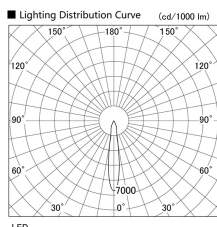

Item no. DD103-1415MW8540

Series Name: Versa R-G, Antiglare

Installation	Recessed mount
Type	
Fixture wattage	13.4W
Beam angle	17 deg.
Color Temp.	4000K
CRI	Ra>85
Luminous	955 lm
Body	Die-cast aluminum alloy
Body finish	N/A
Trim finish	White
Reflector finish	Mirror
IP Rate	IP20
Light source	COB module
Input Voltage	AC220~240V
Dimming Type	Non-Dimmable
Certificate	CE, CCC
Cut Hole	100mm