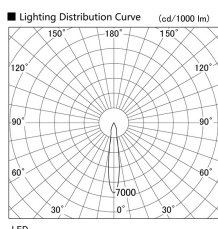

Item no. DD103-1415MW8540

Series Name: Versa R-G, Antiglare

Installation	Recessed mount
Type	Versa R-G, Antiglare
Fixture wattage	13.4W
Beam angle	17 deg.
Color Temp.	4000K
CRI	Ra>85
Luminous	955 lm
Body	Die-cast aluminum alloy
Body finish	N/A
Trim finish	White
Reflector finish	Mirror
IP Rate	IP20
Light source	COB module
Input Voltage	AC220~240V
Dimming Type	Non-Dimmable
Certificate	CE, CCC
Cut Hole	100mm