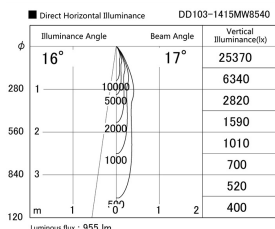

Item no. DD103-1415MW8540

Series Name: Versa R-G, Antiglare

Installation	Recessed mount
Type	
Fixture wattage	13.4W
Beam angle	17 deg.
Color Temp.	4000K
CRI	Ra>85
Luminous	955 lm
Body	Die-cast aluminum alloy
Body finish	N/A
Trim finish	White
Reflector finish	Mirror
IP Rate	IP20
Light source	COB module
Input Voltage	AC220~240V
Dimming Type	Non-Dimmable
Certificate	CE, CCC
Cut Hole	100mm