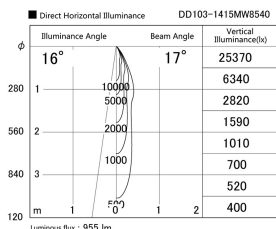

Item no. DD103-1415MW8540

Series Name: Versa R-G, Antiglare

Installation	Recessed mount
Type	Versa R-G, Antiglare
Fixture wattage	13.4W
Beam angle	17 deg.
Color Temp.	4000K
CRI	Ra>85
Luminous	955 lm
Body	Die-cast aluminum alloy
Body finish	N/A
Trim finish	White
Reflector finish	Mirror
IP Rate	IP20
Light source	COB module
Input Voltage	AC220~240V
Dimming Type	Non-Dimmable
Certificate	CE, CCC
Cut Hole	100mm