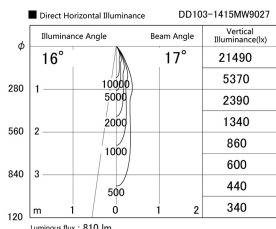

Item no. DD103-1415MW9027

Series Name: Versa R-G, Antiglare

Installation	Recessed mount
Type	
Fixture wattage	13.4W
Beam angle	17 deg.
Color Temp.	2700K
CRI	Ra>85
Luminous	809 lm
Body	Die-cast aluminum alloy
Body finish	N/A
Trim finish	White
Reflector finish	Mirror
IP Rate	IP20
Light source	COB module
Input Voltage	AC220~240V
Dimming Type	Non-Dimmable
Certificate	CE, CCC
Cut Hole	100mm