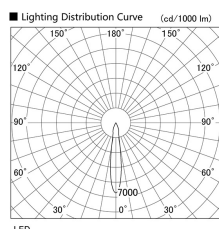

Item no. DD103-1415MW9027

Series Name: Versa R-G, Antiglare

Installation	Recessed mount
Type	
Fixture wattage	13.4W
Beam angle	17 deg.
Color Temp.	2700K
CRI	Ra>85
Luminous	809 lm
Body	Die-cast aluminum alloy
Body finish	N/A
Trim finish	White
Reflector finish	Mirror
IP Rate	IP20
Light source	COB module
Input Voltage	AC220~240V
Dimming Type	Non-Dimmable
Certificate	CE, CCC
Cut Hole	100mm