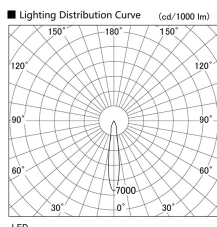

Item no. DD103-1415MW9027

Series Name: Versa R-G, Antiglare

Installation	Recessed mount
Type	
Fixture wattage	13.4W
Beam angle	17 deg.
Color Temp.	2700K
CRI	Ra>85
Luminous	809 lm
Body	Die-cast aluminum alloy
Body finish	N/A
Trim finish	White
Reflector finish	Mirror
IP Rate	IP20
Light source	COB module
Input Voltage	AC220~240V
Dimming Type	Non-Dimmable
Certificate	CE, CCC
Cut Hole	100mm