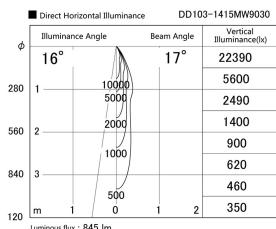

Item no. DD103-1415MW9030

Series Name: Versa R-G, Antiglare

Installation	Recessed mount
Type	
Fixture wattage	13.4W
Beam angle	17 deg.
Color Temp.	3000K
CRI	Ra>85
Luminous	843 lm
Body	Die-cast aluminum alloy
Body finish	N/A
Trim finish	White
Reflector finish	Mirror
IP Rate	IP20
Light source	COB module
Input Voltage	AC220~240V
Dimming Type	Non-Dimmable
Certificate	CE, CCC
Cut Hole	100mm