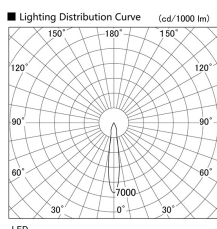

Item no. DD103-1415MW9030

Series Name: Versa R-G, Antiglare

Installation	Recessed mount
Type	Versa R-G, Antiglare
Fixture wattage	13.4W
Beam angle	17 deg.
Color Temp.	3000K
CRI	Ra>85
Luminous	843 lm
Body	Die-cast aluminum alloy
Body finish	N/A
Trim finish	White
Reflector finish	Mirror
IP Rate	IP20
Light source	COB module
Input Voltage	AC220~240V
Dimming Type	Non-Dimmable
Certificate	CE, CCC
Cut Hole	100mm