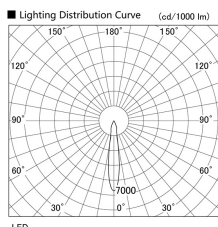

Item no. DD103-1415MW9030

Series Name: Versa R-G, Antiglare

Installation	Recessed mount
Type	
Fixture wattage	13.4W
Beam angle	17 deg.
Color Temp.	3000K
CRI	Ra>85
Luminous	843 lm
Body	Die-cast aluminum alloy
Body finish	N/A
Trim finish	White
Reflector finish	Mirror
IP Rate	IP20
Light source	COB module
Input Voltage	AC220~240V
Dimming Type	Non-Dimmable
Certificate	CE, CCC
Cut Hole	100mm