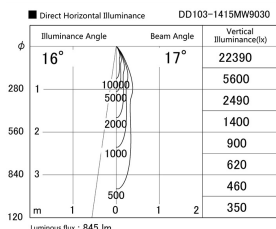

Item no. DD103-1415MW9030

Series Name: Versa R-G, Antiglare

Installation	Recessed mount
Type	Versa R-G, Antiglare
Fixture wattage	13.4W
Beam angle	17 deg.
Color Temp.	3000K
CRI	Ra>85
Luminous	843 lm
Body	Die-cast aluminum alloy
Body finish	N/A
Trim finish	White
Reflector finish	Mirror
IP Rate	IP20
Light source	COB module
Input Voltage	AC220~240V
Dimming Type	Non-Dimmable
Certificate	CE, CCC
Cut Hole	100mm