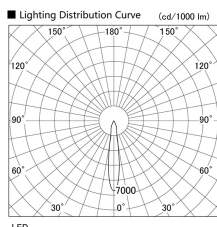

Item no. DD103-1415MW9035

Series Name: Versa R-G, Antiglare

Installation	Recessed mount
Type	
Fixture wattage	13.4W
Beam angle	17 deg.
Color Temp.	3500K
CRI	Ra>85
Luminous	860 lm
Body	Die-cast aluminum alloy
Body finish	N/A
Trim finish	White
Reflector finish	Mirror
IP Rate	IP20
Light source	COB module
Input Voltage	AC220~240V
Dimming Type	Non-Dimmable
Certificate	CE, CCC
Cut Hole	100mm