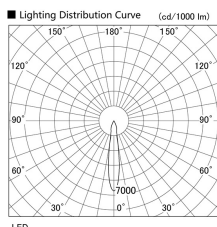

Item no. DD103-1415MW9035

Series Name: Versa R-G, Antiglare

Installation	Recessed mount
Type	Versa R-G, Antiglare
Fixture wattage	13.4W
Beam angle	17 deg.
Color Temp.	3500K
CRI	Ra>85
Luminous	860 lm
Body	Die-cast aluminum alloy
Body finish	N/A
Trim finish	White
Reflector finish	Mirror
IP Rate	IP20
Light source	COB module
Input Voltage	AC220~240V
Dimming Type	Non-Dimmable
Certificate	CE, CCC
Cut Hole	100mm