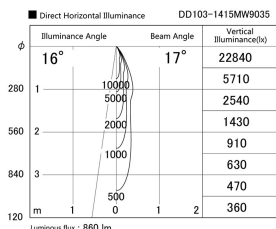

Item no. DD103-1415MW9035

Series Name: Versa R-G, Antiglare

Installation	Recessed mount
Type	Versa R-G, Antiglare
Fixture wattage	13.4W
Beam angle	17 deg.
Color Temp.	3500K
CRI	Ra>85
Luminous	860 lm
Body	Die-cast aluminum alloy
Body finish	N/A
Trim finish	White
Reflector finish	Mirror
IP Rate	IP20
Light source	COB module
Input Voltage	AC220~240V
Dimming Type	Non-Dimmable
Certificate	CE, CCC
Cut Hole	100mm