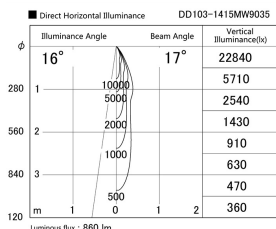

Item no. DD103-1415MW9035

Series Name: Versa R-G, Antiglare

Installation	Recessed mount
Type	
Fixture wattage	13.4W
Beam angle	17 deg.
Color Temp.	3500K
CRI	Ra>85
Luminous	860 lm
Body	Die-cast aluminum alloy
Body finish	N/A
Trim finish	White
Reflector finish	Mirror
IP Rate	IP20
Light source	COB module
Input Voltage	AC220~240V
Dimming Type	Non-Dimmable
Certificate	CE, CCC
Cut Hole	100mm