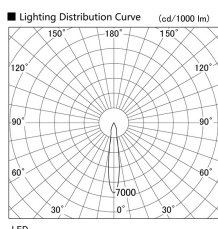

Item no. DD103-1415MW9040

Series Name: Versa R-G, Antiglare

Installation	Recessed mount
Type	Versa R-G, Antiglare
Fixture wattage	13.4W
Beam angle	17 deg.
Color Temp.	4000K
CRI	Ra>90
Luminous	868 lm
Body	Die-cast aluminum alloy
Body finish	N/A
Trim finish	White
Reflector finish	Mirror
IP Rate	IP20
Light source	COB module
Input Voltage	AC220~240V
Dimming Type	Non-Dimmable
Certificate	CE, CCC
Cut Hole	100mm