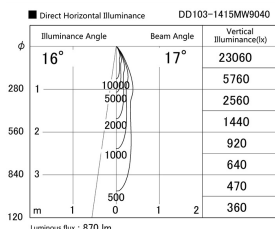

Item no. DD103-1415MW9040

Series Name: Versa R-G, Antiglare

Installation	Recessed mount
Type	
Fixture wattage	13.4W
Beam angle	17 deg.
Color Temp.	4000K
CRI	Ra>90
Luminous	868 lm
Body	Die-cast aluminum alloy
Body finish	N/A
Trim finish	White
Reflector finish	Mirror
IP Rate	IP20
Light source	COB module
Input Voltage	AC220~240V
Dimming Type	Non-Dimmable
Certificate	CE, CCC
Cut Hole	100mm