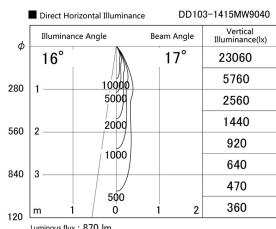

Item no. DD103-1415MW9040

Series Name: Versa R-G, Antiglare

Installation	Recessed mount
Type	Versa R-G, Antiglare
Fixture wattage	13.4W
Beam angle	17 deg.
Color Temp.	4000K
CRI	Ra>90
Luminous	868 lm
Body	Die-cast aluminum alloy
Body finish	N/A
Trim finish	White
Reflector finish	Mirror
IP Rate	IP20
Light source	COB module
Input Voltage	AC220~240V
Dimming Type	Non-Dimmable
Certificate	CE, CCC
Cut Hole	100mm