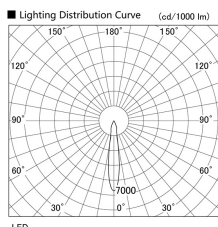

Item no. DD103-1415MW9040

Series Name: Versa R-G, Antiglare

Installation	Recessed mount
Type	
Fixture wattage	13.4W
Beam angle	17 deg.
Color Temp.	4000K
CRI	Ra>90
Luminous	868 lm
Body	Die-cast aluminum alloy
Body finish	N/A
Trim finish	White
Reflector finish	Mirror
IP Rate	IP20
Light source	COB module
Input Voltage	AC220~240V
Dimming Type	Non-Dimmable
Certificate	CE, CCC
Cut Hole	100mm