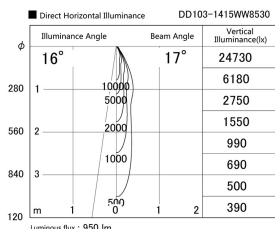

Item no. DD103-1415WW8530

Series Name: Versa R-G, Antiglare

White Reflector

Installation	Recessed mount
Type	
Fixture wattage	13.4W
Beam angle	18 deg.
Color Temp.	3000K
CRI	Ra>80
Luminous	951 lm
Body	Die-cast aluminum alloy
Body finish	N/A
Trim finish	White
Reflector finish	White
IP Rate	IP20
Light source	COB module
Input Voltage	AC220~240V
Dimming Type	Non-Dimmable
Certificate	CE, CCC
Cut Hole	100mm