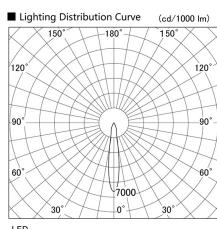

Item no. DD103-1415WW8530

Series Name: Versa R-G, Antiglare

White Reflector

| | |
|------------------|-------------------------|
| Installation | Recessed mount |
| Type | Versa R-G, Antiglare |
| Fixture wattage | 13.4W |
| Beam angle | 18 deg. |
| Color Temp. | 3000K |
| CRI | Ra>80 |
| Luminous | 951 lm |
| Body | Die-cast aluminum alloy |
| Body finish | N/A |
| Trim finish | White |
| Reflector finish | White |
| IP Rate | IP20 |
| Light source | COB module |
| Input Voltage | AC220~240V |
| Dimming Type | Non-Dimmable |
| Certificate | CE, CCC |
| Cut Hole | 100mm |