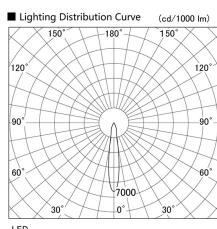

Item no. DD103-1415WW8530

Series Name: Versa R-G, Antiglare

White Reflector

Installation	Recessed mount
Type	
Fixture wattage	13.4W
Beam angle	18 deg.
Color Temp.	3000K
CRI	Ra>80
Luminous	951 lm
Body	Die-cast aluminum alloy
Body finish	N/A
Trim finish	White
Reflector finish	White
IP Rate	IP20
Light source	COB module
Input Voltage	AC220~240V
Dimming Type	Non-Dimmable
Certificate	CE, CCC
Cut Hole	100mm