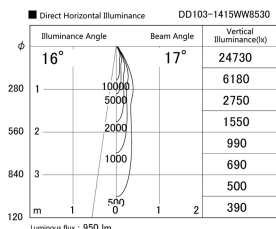

Item no. DD103-1415WW8530

Series Name: Versa R-G, Antiglare

White Reflector

| | |
|------------------|-------------------------|
| Installation | Recessed mount |
| Type | Versa R-G, Antiglare |
| Fixture wattage | 13.4W |
| Beam angle | 18 deg. |
| Color Temp. | 3000K |
| CRI | Ra>80 |
| Luminous | 951 lm |
| Body | Die-cast aluminum alloy |
| Body finish | N/A |
| Trim finish | White |
| Reflector finish | White |
| IP Rate | IP20 |
| Light source | COB module |
| Input Voltage | AC220~240V |
| Dimming Type | Non-Dimmable |
| Certificate | CE, CCC |
| Cut Hole | 100mm |