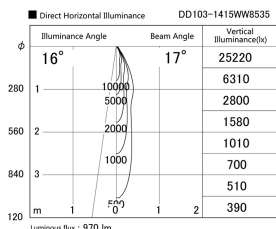

Item no. DD103-1415WW8535

Series Name: Versa R-G, Antiglare

White Reflector

Installation	Recessed mount
Type	Versa R-G, Antiglare
Fixture wattage	13.4W
Beam angle	18 deg.
Color Temp.	3500K
CRI	Ra>80
Luminous	970 lm
Body	Die-cast aluminum alloy
Body finish	N/A
Trim finish	White
Reflector finish	White
IP Rate	IP20
Light source	COB module
Input Voltage	AC220~240V
Dimming Type	Non-Dimmable
Certificate	CE, CCC
Cut Hole	100mm