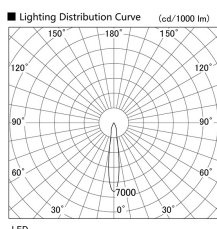

Item no. DD103-1415WW8535

Series Name: Versa R-G, Antiglare

White Reflector

Installation	Recessed mount
Type	Versa R-G, Antiglare
Fixture wattage	13.4W
Beam angle	18 deg.
Color Temp.	3500K
CRI	Ra>80
Luminous	970 lm
Body	Die-cast aluminum alloy
Body finish	N/A
Trim finish	White
Reflector finish	White
IP Rate	IP20
Light source	COB module
Input Voltage	AC220~240V
Dimming Type	Non-Dimmable
Certificate	CE, CCC
Cut Hole	100mm