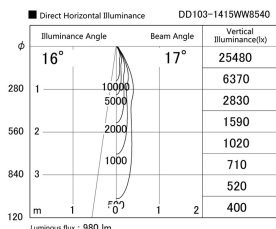

Item no. DD103-1415WW8540

Series Name: Versa R-G, Antiglare

White Reflector

Installation	Recessed mount
Type	Versa R-G, Antiglare
Fixture wattage	13.4W
Beam angle	18 deg.
Color Temp.	4000K
CRI	Ra>85
Luminous	980 lm
Body	Die-cast aluminum alloy
Body finish	N/A
Trim finish	White
Reflector finish	White
IP Rate	IP20
Light source	COB module
Input Voltage	AC220~240V
Dimming Type	Non-Dimmable
Certificate	CE, CCC
Cut Hole	100mm