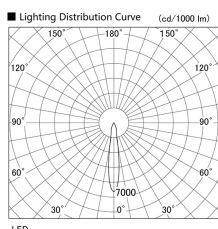

Item no. DD103-1415WW8540

Series Name: Versa R-G, Antiglare

White Reflector

Installation	Recessed mount
Type	Versa R-G, Antiglare
Fixture wattage	13.4W
Beam angle	18 deg.
Color Temp.	4000K
CRI	Ra>85
Luminous	980 lm
Body	Die-cast aluminum alloy
Body finish	N/A
Trim finish	White
Reflector finish	White
IP Rate	IP20
Light source	COB module
Input Voltage	AC220~240V
Dimming Type	Non-Dimmable
Certificate	CE, CCC
Cut Hole	100mm