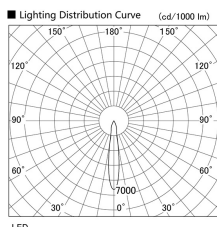

Item no. DD103-1415WW9027

Series Name: Versa R-G, Antiglare

White Reflector

Installation	Recessed mount
Type	Versa R-G, Antiglare
Fixture wattage	13.4W
Beam angle	18 deg.
Color Temp.	2700K
CRI	Ra>85
Luminous	830 lm
Body	Die-cast aluminum alloy
Body finish	N/A
Trim finish	White
Reflector finish	White
IP Rate	IP20
Light source	COB module
Input Voltage	AC220~240V
Dimming Type	Non-Dimmable
Certificate	CE, CCC
Cut Hole	100mm