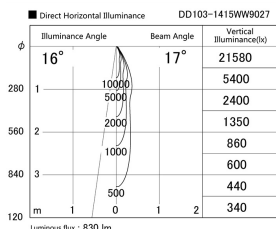

Item no. DD103-1415WW9027

Series Name: Versa R-G, Antiglare

White Reflector

Installation	Recessed mount
Type	Versa R-G, Antiglare
Fixture wattage	13.4W
Beam angle	18 deg.
Color Temp.	2700K
CRI	Ra>85
Luminous	830 lm
Body	Die-cast aluminum alloy
Body finish	N/A
Trim finish	White
Reflector finish	White
IP Rate	IP20
Light source	COB module
Input Voltage	AC220~240V
Dimming Type	Non-Dimmable
Certificate	CE, CCC
Cut Hole	100mm