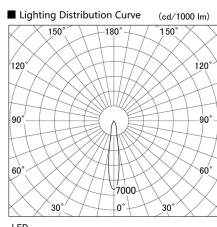

Item no. DD103-1415WW9030

Series Name: Versa R-G, Antiglare

White Reflector

Installation	Recessed mount
Type	Versa R-G, Antiglare
Fixture wattage	13.4W
Beam angle	18 deg.
Color Temp.	3000K
CRI	Ra>85
Luminous	865 lm
Body	Die-cast aluminum alloy
Body finish	N/A
Trim finish	White
Reflector finish	White
IP Rate	IP20
Light source	COB module
Input Voltage	AC220~240V
Dimming Type	Non-Dimmable
Certificate	CE, CCC
Cut Hole	100mm