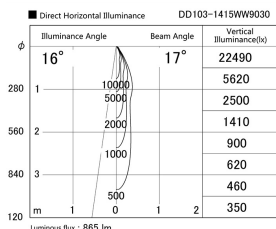

Item no. DD103-1415WW9030

Series Name: Versa R-G, Antiglare

White Reflector

Installation	Recessed mount
Type	Versa R-G, Antiglare
Fixture wattage	13.4W
Beam angle	18 deg.
Color Temp.	3000K
CRI	Ra>85
Luminous	865 lm
Body	Die-cast aluminum alloy
Body finish	N/A
Trim finish	White
Reflector finish	White
IP Rate	IP20
Light source	COB module
Input Voltage	AC220~240V
Dimming Type	Non-Dimmable
Certificate	CE, CCC
Cut Hole	100mm