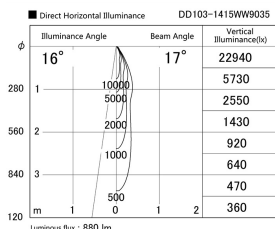

Item no. DD103-1415WW9035

Series Name: Versa R-G, Antiglare

White Reflector

Installation	Recessed mount
Type	
Fixture wattage	13.4W
Beam angle	18 deg.
Color Temp.	3500K
CRI	Ra>85
Luminous	882 lm
Body	Die-cast aluminum alloy
Body finish	N/A
Trim finish	White
Reflector finish	White
IP Rate	IP20
Light source	COB module
Input Voltage	AC220~240V
Dimming Type	Non-Dimmable
Certificate	CE, CCC
Cut Hole	100mm