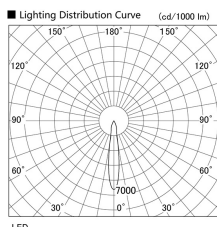

Item no. DD103-1415WW9035

Series Name: Versa R-G, Antiglare

White Reflector

Installation	Recessed mount
Type	
Fixture wattage	13.4W
Beam angle	18 deg.
Color Temp.	3500K
CRI	Ra>85
Luminous	882 lm
Body	Die-cast aluminum alloy
Body finish	N/A
Trim finish	White
Reflector finish	White
IP Rate	IP20
Light source	COB module
Input Voltage	AC220~240V
Dimming Type	Non-Dimmable
Certificate	CE, CCC
Cut Hole	100mm