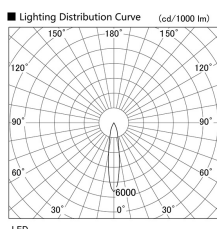

Item no. DD103-1420DW8527

Series Name: Versa R-G, Antiglare

Dark Mirror Reflector

Installation	Recessed mount
Type	Versa R-G, Antiglare
Fixture wattage	13.4W
Beam angle	18 deg.
Color Temp.	2700K
CRI	Ra>80
Luminous	837 lm
Body	Die-cast aluminum alloy
Body finish	N/A
Trim finish	White
Reflector finish	Dark Mirror
IP Rate	IP20
Light source	COB module
Input Voltage	AC220~240V
Dimming Type	Non-Dimmable
Certificate	CE, CCC
Cut Hole	100mm