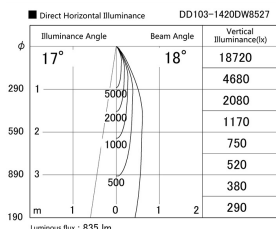

Item no. DD103-1420DW8527

Series Name: Versa R-G, Antiglare

Dark Mirror Reflector

Installation	Recessed mount
Type	Versa R-G, Antiglare
Fixture wattage	13.4W
Beam angle	18 deg.
Color Temp.	2700K
CRI	Ra>80
Luminous	837 lm
Body	Die-cast aluminum alloy
Body finish	N/A
Trim finish	White
Reflector finish	Dark Mirror
IP Rate	IP20
Light source	COB module
Input Voltage	AC220~240V
Dimming Type	Non-Dimmable
Certificate	CE, CCC
Cut Hole	100mm